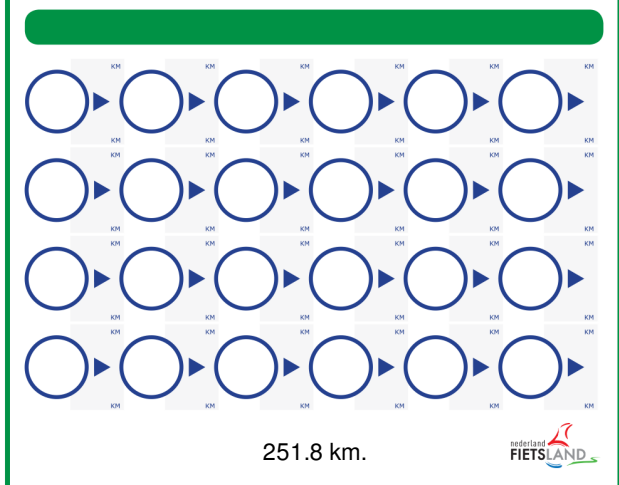

**Lengte:** 251.8 km

**Start- en eindpunt:** knooppunt 86  
nabij Onderdoor 9711ME Centrum

61	69	70	73	18	15
14	12	10	57	03	05
74	66	10	48	12	71

251.8 km.

251.8 km.

50	51	52	53	49	54
68	07	06	56	20	11
10	09	10	17	18	52

251.8 km.

251.8 km.

78	67	64	45	76	57
43	31	34	38	99	36
21	20	16	24	15	13

251.8 km.

251.8 km.

14	23	89	90	88	87
80	79	77	75	42	47
52	40	39	36	38	50

251.8 km.

251.8 km.

58 ▶ 50 ▶ 49 ▶ 51 ▶ 13 ▶ 01

84 ▶ 85 ▶ ◯ ▶ ◯ ▶ ◯ ▶ ◯ ▶ ◯ ▶ ◯

251.8 km.

nederland **FIETSLAND**

◯ ▶ ◯ ▶ ◯ ▶ ◯ ▶ ◯ ▶ ◯ ▶ ◯ ▶ ◯

251.8 km.

nederland **FIETSLAND**

This section contains two identical cycling route sheets. Each sheet features a green header bar at the top. Below it, a sequence of numbered circles (58, 50, 49, 51, 13, 01) is followed by a row of eight empty circles. Below this is a 4x6 grid of empty circles. At the bottom of each sheet, the distance '251.8 km.' is printed, along with the 'nederland FIETSLAND' logo.