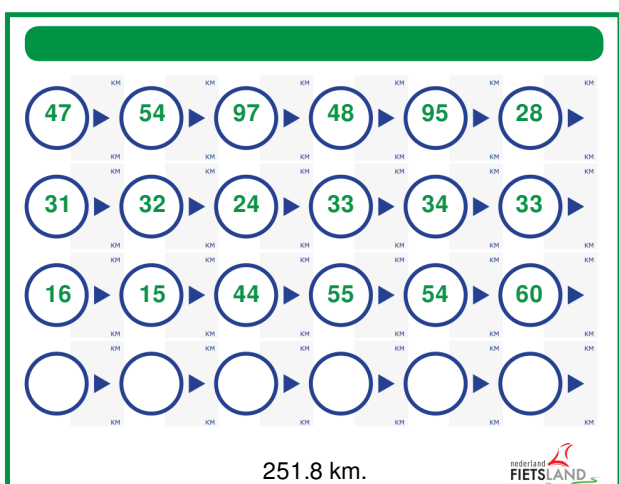

**Lengte:** 251.8 km

**Start- en eindpunt:** knooppunt 86  
nabij Onderdoor 9711ME Centrum

61	69	70	73	18	15
14	12	10	57	03	05
74	66	10	48	12	71

251.8 km.

251.8 km.

50	51	52	53	49	54
68	07	06	56	20	11
10	09	10	17	18	52

251.8 km.

251.8 km.

78	67	64	45	76	57
43	31	34	38	99	36
21	20	16	24	15	13

251.8 km.

251.8 km.

14	23	89	90	88	87
80	79	77	75	42	47
52	40	39	36	38	50

251.8 km.

251.8 km.

58 ▶ 50 ▶ 49 ▶ 51 ▶ 13 ▶ 01

84 ▶ 85 ▶ ◯ ▶ ◯ ▶ ◯ ▶ ◯ ▶ ◯ ▶ ◯

251.8 km.

nederland **FIETSLAND**

◯ ▶ ◯ ▶ ◯ ▶ ◯ ▶ ◯ ▶ ◯ ▶ ◯ ▶ ◯

251.8 km.

nederland **FIETSLAND**

This section contains two identical cycling route sheets. Each sheet features a green header bar at the top. Below it, a sequence of numbered circles (58, 50, 49, 51, 13, 01) is followed by a row of eight empty circles. Below this is a 4x6 grid of empty circles. At the bottom of each sheet, the distance '251.8 km.' is printed, along with the 'nederland FIETSLAND' logo.