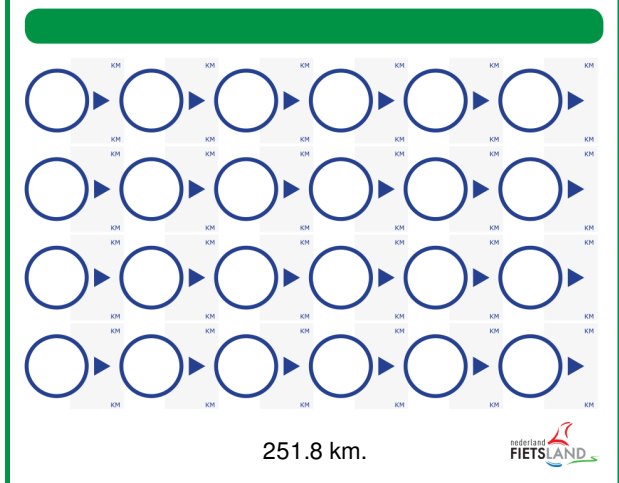

**Lengte:** 251.8 km

**Start- en eindpunt:** knooppunt 86  
nabij Onderdoor 9711ME Centrum

61	69	70	73	18	15
14	12	10	57	03	05
74	66	10	48	12	71

251.8 km.

251.8 km.

50	51	52	53	49	54
68	07	06	56	20	11
10	09	10	17	18	52

251.8 km.

251.8 km.

78	67	64	45	76	57
43	31	34	38	99	36
21	20	16	24	15	13

251.8 km.

251.8 km.

14	23	89	90	88	87
80	79	77	75	42	47
52	40	39	36	38	50

251.8 km.

251.8 km.

58 ▶ 50 ▶ 49 ▶ 51 ▶ 13 ▶ 01

84 ▶ 85 ▶ ◯ ▶ ◯ ▶ ◯ ▶ ◯ ▶ ◯ ▶ ◯

251.8 km.

nederland **FIETSLAND**

◯ ▶ ◯ ▶ ◯ ▶ ◯ ▶ ◯ ▶ ◯ ▶ ◯ ▶ ◯

251.8 km.

nederland **FIETSLAND**

This section contains two identical cycling route sheets. Each sheet features a green header bar at the top. Below it, a sequence of numbered circles (58, 50, 49, 51, 13, 01) is followed by a row of eight empty circles. Below this is a 4x6 grid of empty circles. At the bottom of each sheet, the distance '251.8 km.' is printed, along with the 'nederland FIETSLAND' logo.