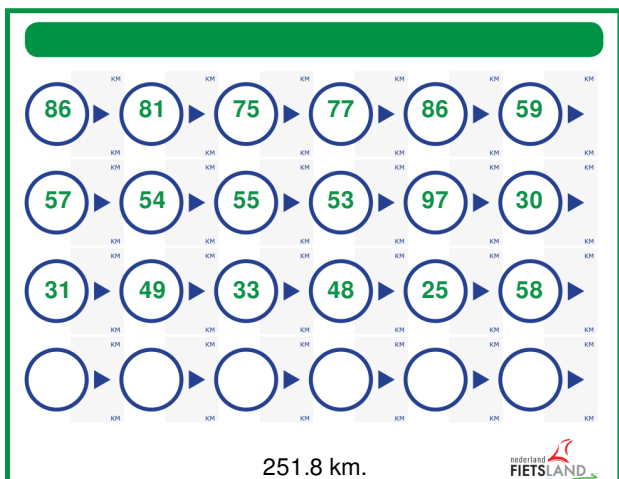

**Lengte:** 251.8 km

**Start- en eindpunt:** knooppunt 86  
nabij Onderdoor 9711ME Centrum

61	69	70	73	18	15
14	12	10	57	03	05
74	66	10	48	12	71

251.8 km.

251.8 km.

50	51	52	53	49	54
68	07	06	56	20	11
10	09	10	17	18	52

251.8 km.

251.8 km.

78	67	64	45	76	57
43	31	34	38	99	36
21	20	16	24	15	13

251.8 km.

251.8 km.

14	23	89	90	88	87
80	79	77	75	42	47
52	40	39	36	38	50

251.8 km.

251.8 km.

58 ▶ 50 ▶ 49 ▶ 51 ▶ 13 ▶ 01

84 ▶ 85 ▶ ◯ ▶ ◯ ▶ ◯ ▶ ◯ ▶ ◯ ▶ ◯

251.8 km.

nederland **FIETSLAND**

◯ ▶ ◯ ▶ ◯ ▶ ◯ ▶ ◯ ▶ ◯ ▶ ◯ ▶ ◯

251.8 km.

nederland **FIETSLAND**

This section contains two identical cycling route sheets. Each sheet features a green header bar at the top. Below it, a sequence of numbered circles (58, 50, 49, 51, 13, 01) is followed by a row of eight empty circles. Below this is a 4x6 grid of empty circles. At the bottom of each sheet, the distance '251.8 km.' is printed, along with the 'nederland FIETSLAND' logo.